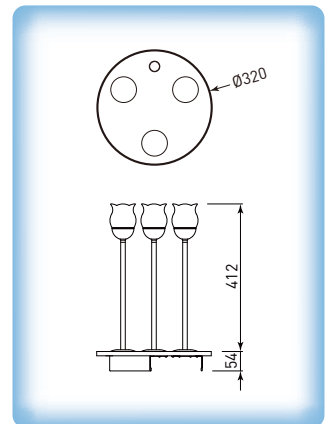

## Duo Color-Mix LED Light DSL33-DU0128-05

- Table size: Ø320mm melamine board in white
- 3 combinations of duo color-mix
- Consists of 3 DU0128-05 & 1 touch plate (TH-S30NB), with ADC70DU0.TH.1-3 power supply

Illustration	Article Code	Model	Light color
	08.017127.291	DSL33-DU0128-05NB-RGB	red / green (RG) green / blue (GB) blue / red (BR)
	08.017127.251	DSL33-DU0128-05NBW-CWRGB	red / cool white (RCW) green / cool white (GCW) blue / cool white (BCW)